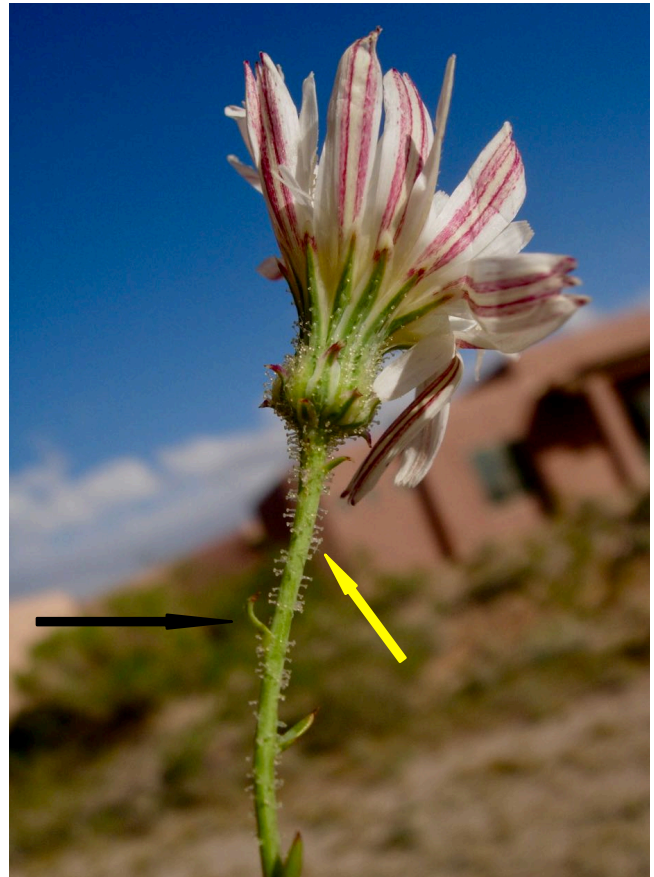

## Weekly Plant Photo Supplement 2 April 2019

**Common Names:** desert chicory, New Mexico plumeseed  
**Scientific name:** *Rafinesquia neomexicana*

**TAV location:** near the road (Galileo), in the Open Space in front of lot 173, near corner of lot 172

Desert chicory (left) and white tackstem (right) just as flower heads are opening. Black arrows indicate leaves (grasping the stem in the chicory, not grasping in tackstem). Desert chicory stems and flower heads are smooth; the stems and flower heads of tackstem are covered with tack-shaped glands (yellow arrow).

Left: desert chicory flowers  
Center and right: desert chicory seed head