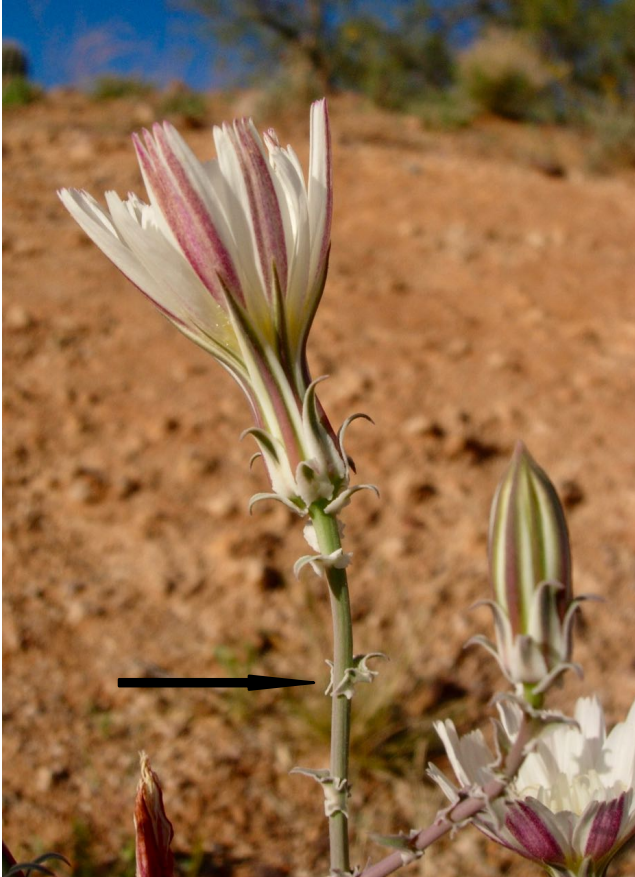

## Weekly Plant Photo Supplement 2 April 2019

**Common Names:** desert chicory, New Mexico plumeseed  
**Scientific name:** *Rafinesquia neomexicana*

**TAV location:** near the road (Galileo), in the Open Space in front of lot 173, near corner of lot 172

Desert chicory (left) and white tackstem (right) just as flower heads are opening. Black arrows indicate leaves (grasping the stem in the chicory, not grasping in tackstem). Desert chicory stems and flower heads are smooth; the stems and flower heads of tackstem are covered with tack-shaped glands (yellow arrow).

Left: desert chicory flowers  
Center and right: desert chicory seed head